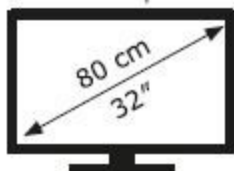

# ENERG

GIGABYTE

M32Q

**40** kWh/1000h

ABCDEF**G**

**55** kWh/1000h

2560 px

1440 px